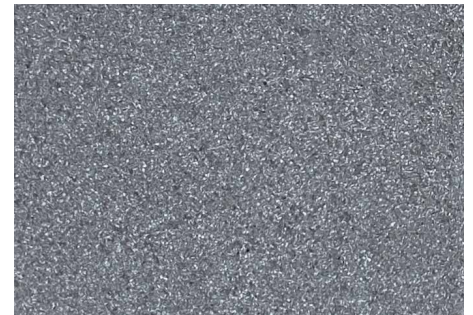

COLOUR RANGE*

Riverina

Zurich

Midnight

*Colours are an indication only. Always sight physical product colour samples before purchase.

*Midnight is only available in 400x400

www.australianpaving.com.au

  [australianpavingcentre](https://www.australianpavingcentre.com.au)

UNIFORM APPEARANCE

V1

SLIGHT APPEARANCE

V2

MODERATE APPEARANCE

V3

SUBSTANTIAL APPEARANCE

V4